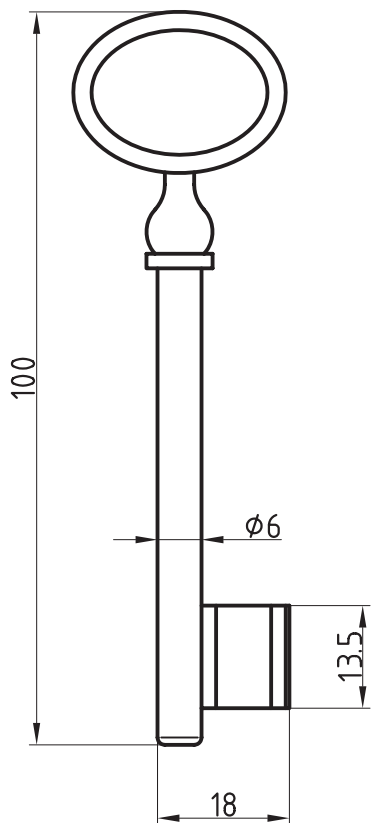

Kastenschlüssel-
schlüssel