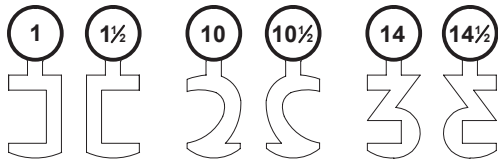

Kastenschloss-
schlüssel