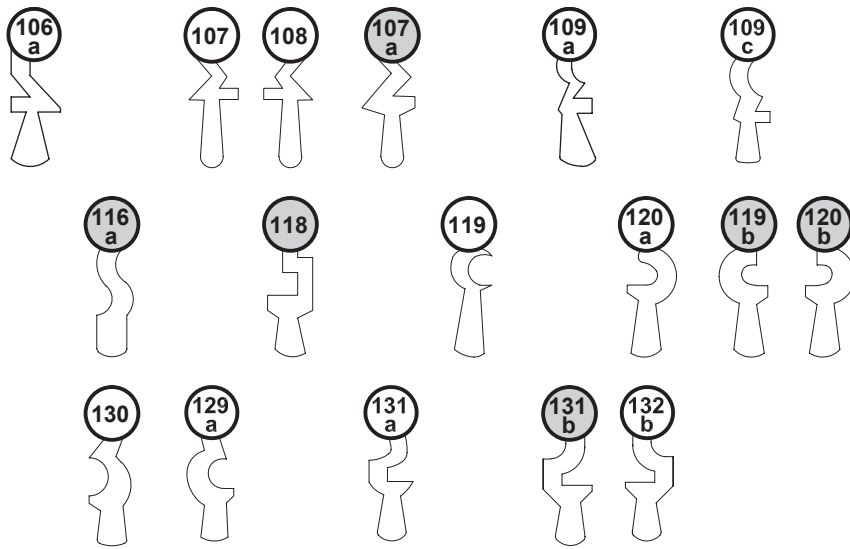

Artikel-Nr. 2600 - System Sächsische Schlossfabrik

Kastenschlüssel-
schlüssel

Kastenschloss-
schlüssel

Chubb-
schlüssel

Ohrhjul-
schlüssel

Chubb-
schlüssel

Möbel-
schlüssel

Möbel-
schlüssel