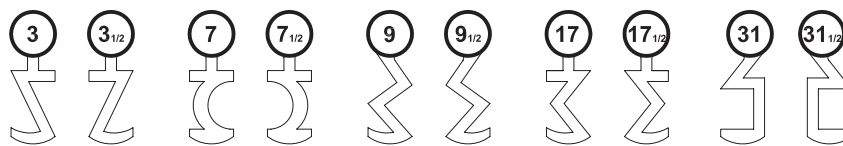

Kastenschlüssel-
schlüssel