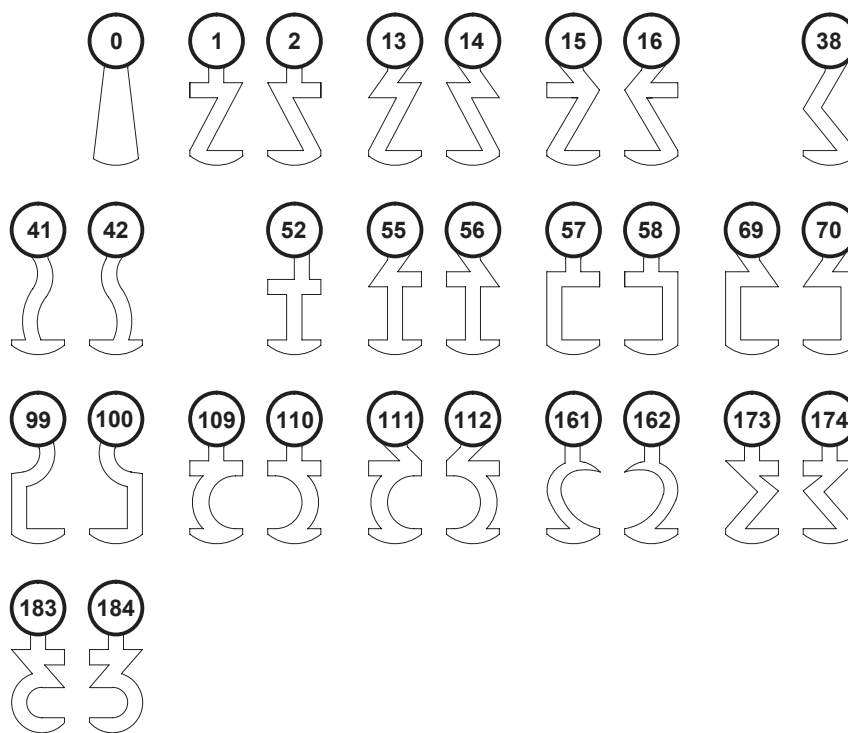

Kastenschlüssel-
schlüssel